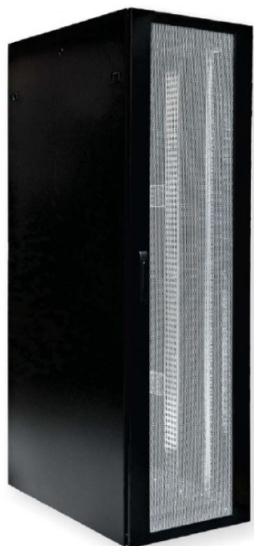

Product Information

4DC cabinet, BKT 47U, 800/1000/2200 W/D/H mm. one-piece perforated front door, RAL 9005 black

Card No. PI_S4DC4780103411.3_02.16

Standards

EIA-310-D, IEC 60297-1, IEC 60297-2, ROHS

Features

- Material: steel sheet
- Front door: one-piece perforated
- Rear door: two-piece perforated
- Side walls: steel sheet
- Load capacity: 1500 kg
- IP rating: 20
- Colour: RAL 9005

Performance/Variants

Type	Width (mm)	Depth (mm)	Height (mm)	Index
47U	800	1000	2200	S4DC4780103411.3